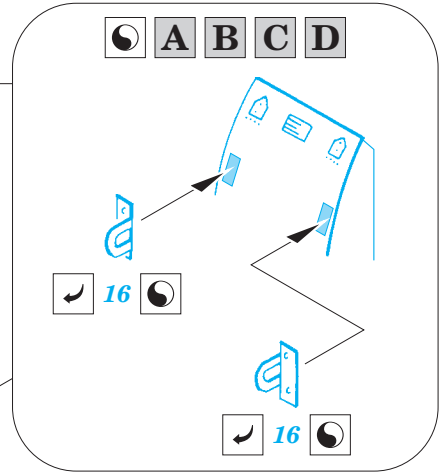

Sunderland Mk.I maintenance platforms

eduard

72 586

1/72 scale detail set for ITALERI kit • sada detailů pro model 1/72 ITALERI

- APPLY EXPRESS MASK AND PAINT BEFORE GLUING
POUŽIT EXPRESS MASK NABARVIT PŘED SLEPENÍM
- SYMMETRICAL ASSEMBLY
SYMETRICKÁ MONTÁŽ
- REMOVE
ODSTRANIT
- GRIND
OBROUSIT
- DRILL HOLE
VRTAT OTVOR
- BEND
OHNOUT
- OPTION
VOLBA
- REPLACE
NAHRADIT

- ORIGINAL KIT PARTS
PŮVODNÍ DÍLY STAVEBNICE
- PHOTO-ETCHED PARTS
LEPTANÉ DÍLY
- PARTS TO BE REMOVED
DÍLY K ODSTRANĚNÍ
- FILL
TMELIT

For further detail sets look for **eduard** 72 552 Sunderland Mk.I surface panels (not included in this set)

For further detail sets look for **eduard** 72 551 Sunderland Mk.I bomb racks (not included in this set)

For further detail sets look for **eduard** 72 553 Sunderland Mk.I exterior (not included in this set)

For further detail sets look for **eduard** SS 472+ 73 472 Sunderland Mk.I interior (not included in this set)