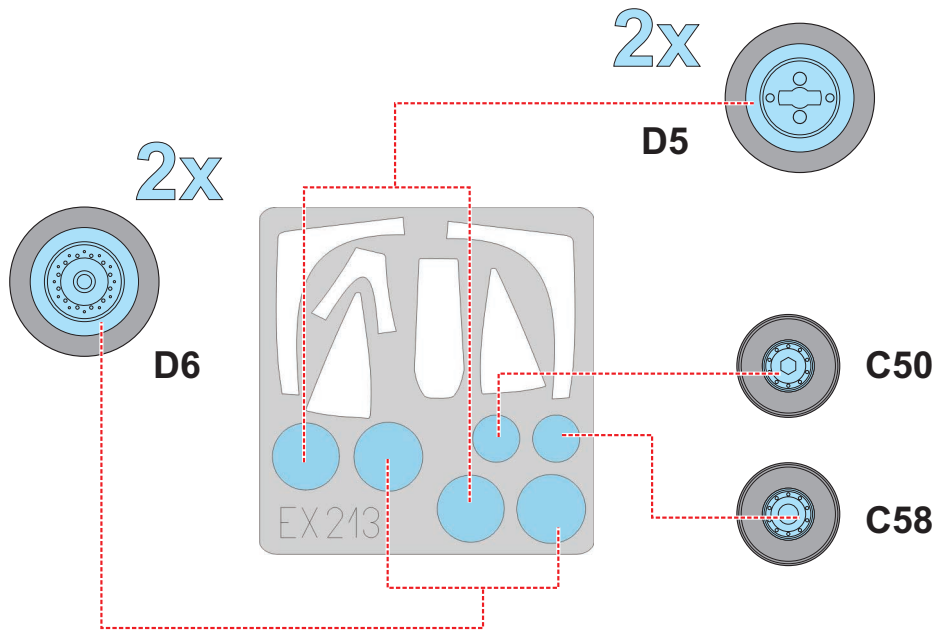

eduard
MASK

A-10 Thunderbolt II 1/48

The die-cut mask for accurate canopy frame painting of the
Italeri scale 1/48 KIT

EX 213

LIQUID MASK ■