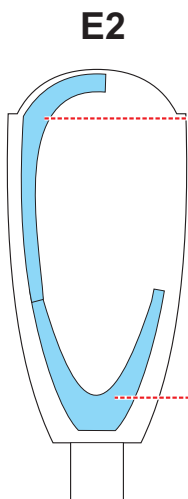

eduard
MASK

A-10 Thunderbolt II 1/48

The die-cut mask for accurate canopy frame painting of the
Italeri scale 1/48 KIT

EX 213

LIQUID MASK ■