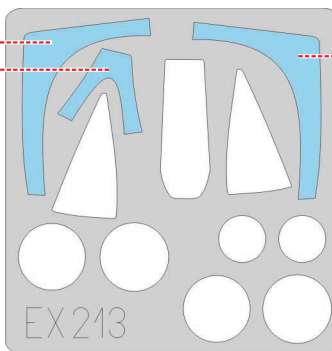

eduard
MASK

A-10 Thunderbolt II 1/48

The die-cut mask for accurate canopy frame painting of the
Italeri scale 1/48 KIT

EX 213

LIQUID MASK ■